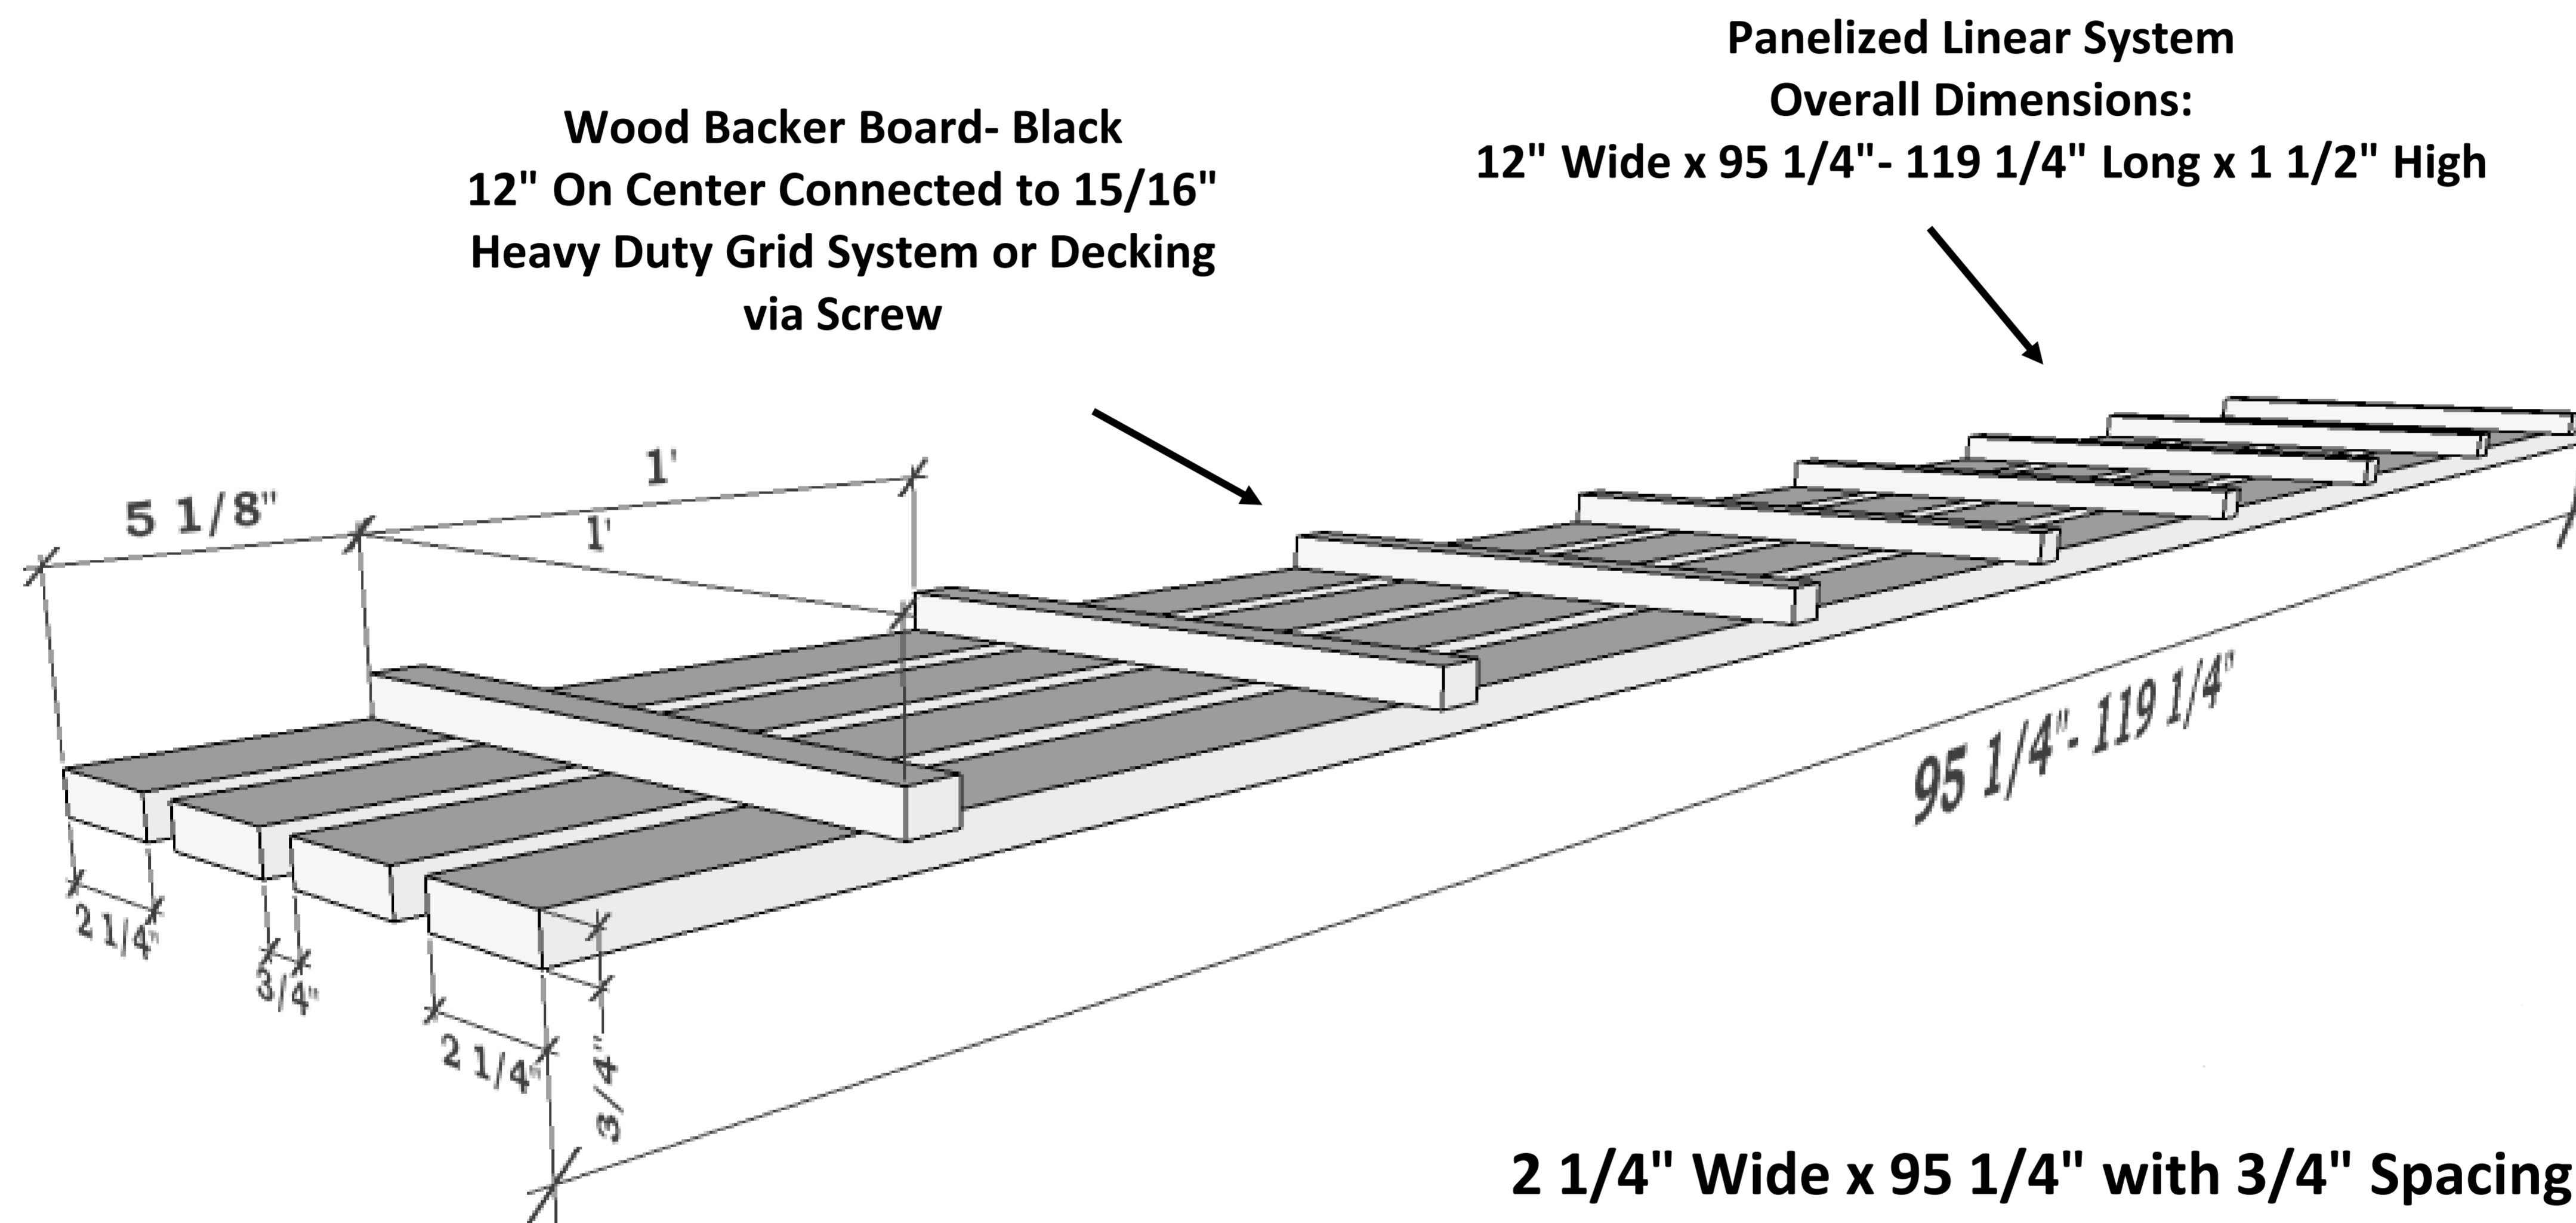

Linear Ceiling System-Product # 5W-L225
Planks: 2 1/4" W x 95 1/4"- 119 1/4"
Overall Panel Dimensions: 12" W x 95 1/4" - 119 1/4" 1 1/2" H

fifth wall designs

5th Wall Designs
 3011 82nd Lane NE
 Blaine, MN 55449
 P: 1-877-584-9255
 D:763-780-4935
 fifthwalldesigns.com

Wood Backer Board- Black
12" On Center Connected to 15/16"
Heavy Duty Grid System or Decking
via Screw

Panelized Linear System
Overall Dimensions:
12" Wide x 95 1/4"- 119 1/4" Long x 1 1/2" High

2 1/4" Wide x 95 1/4" with 3/4" Spacing
4 Planks Per Linear Foot
Custom and Longer Lengths Available
Core: 3/4" Standard or Fire Rated Core

Panel Details

- **Wood Species:** See Wood Options
- **Lengths:** Standard= 95 1/4" -119 1/4" or Custom Lengths Available
- **Fire Rating** Class A or Class C
- **Cores:** Particle Board , MDF or Solid Wood

Product Drawing
Product # 5W-L225
2 1/4" Plank with
3/4" Spacing