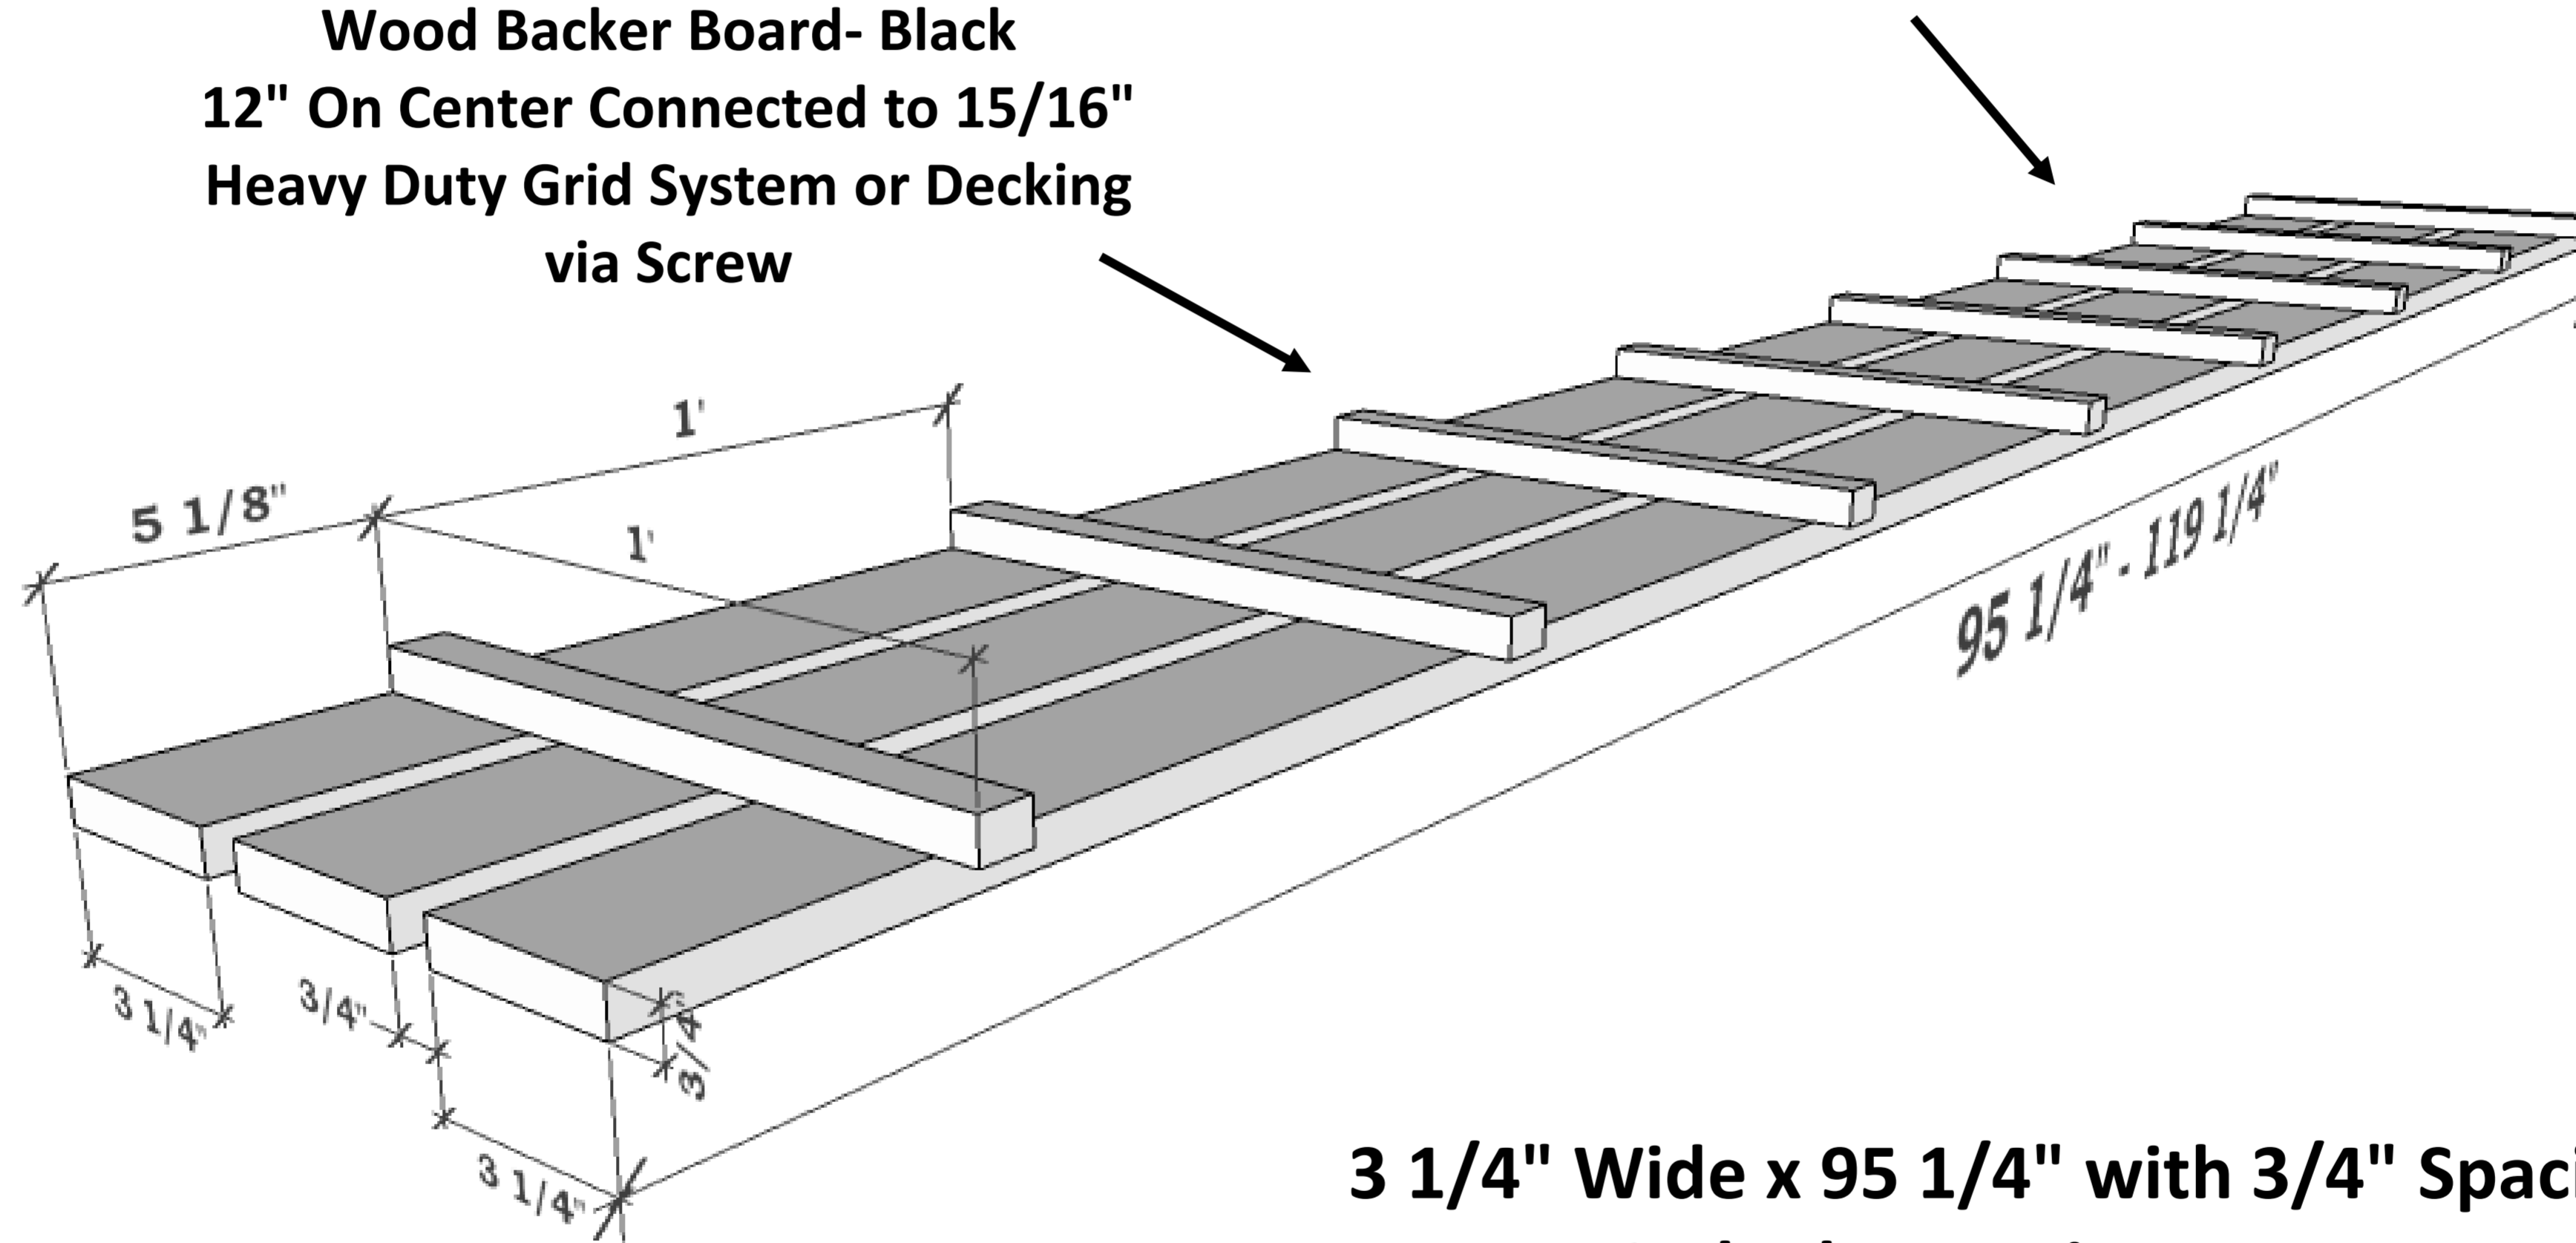

Linear Ceiling System-Product # 5W-L325
Planks: 3 1/4" W x 95 1/4"- 119 1/4"
Overall Panel Dimensions: 12" W x 95 1/4" - 119 1/4" 1 1/2" H

fifth wall designs

Panelized Linear System
Overall Dimensions:
12" Wide x 95 1/4" - 119 1/4" Long x 1 1/2" High

Wood Backer Board- Black
12" On Center Connected to 15/16"
Heavy Duty Grid System or Decking
via Screw

3 1/4" Wide x 95 1/4" with 3/4" Spacing
3 Planks Per Linear Foot
Custom and Longer Lengths Available
Core: 3/4" Standard or Fire Rated Core

Panel Details

- **Wood Species:** See Wood Options
- **Lengths:** Standard= 95 1/4" -119 1/4" or Custom Lengths Available
- **Fire Rating** Class A or Class C
- **Cores:** Particle Board , MDF or Solid Wood

Product Drawing
Product # 5W-L325

3 1/4" Plank with
3/4" Spacing