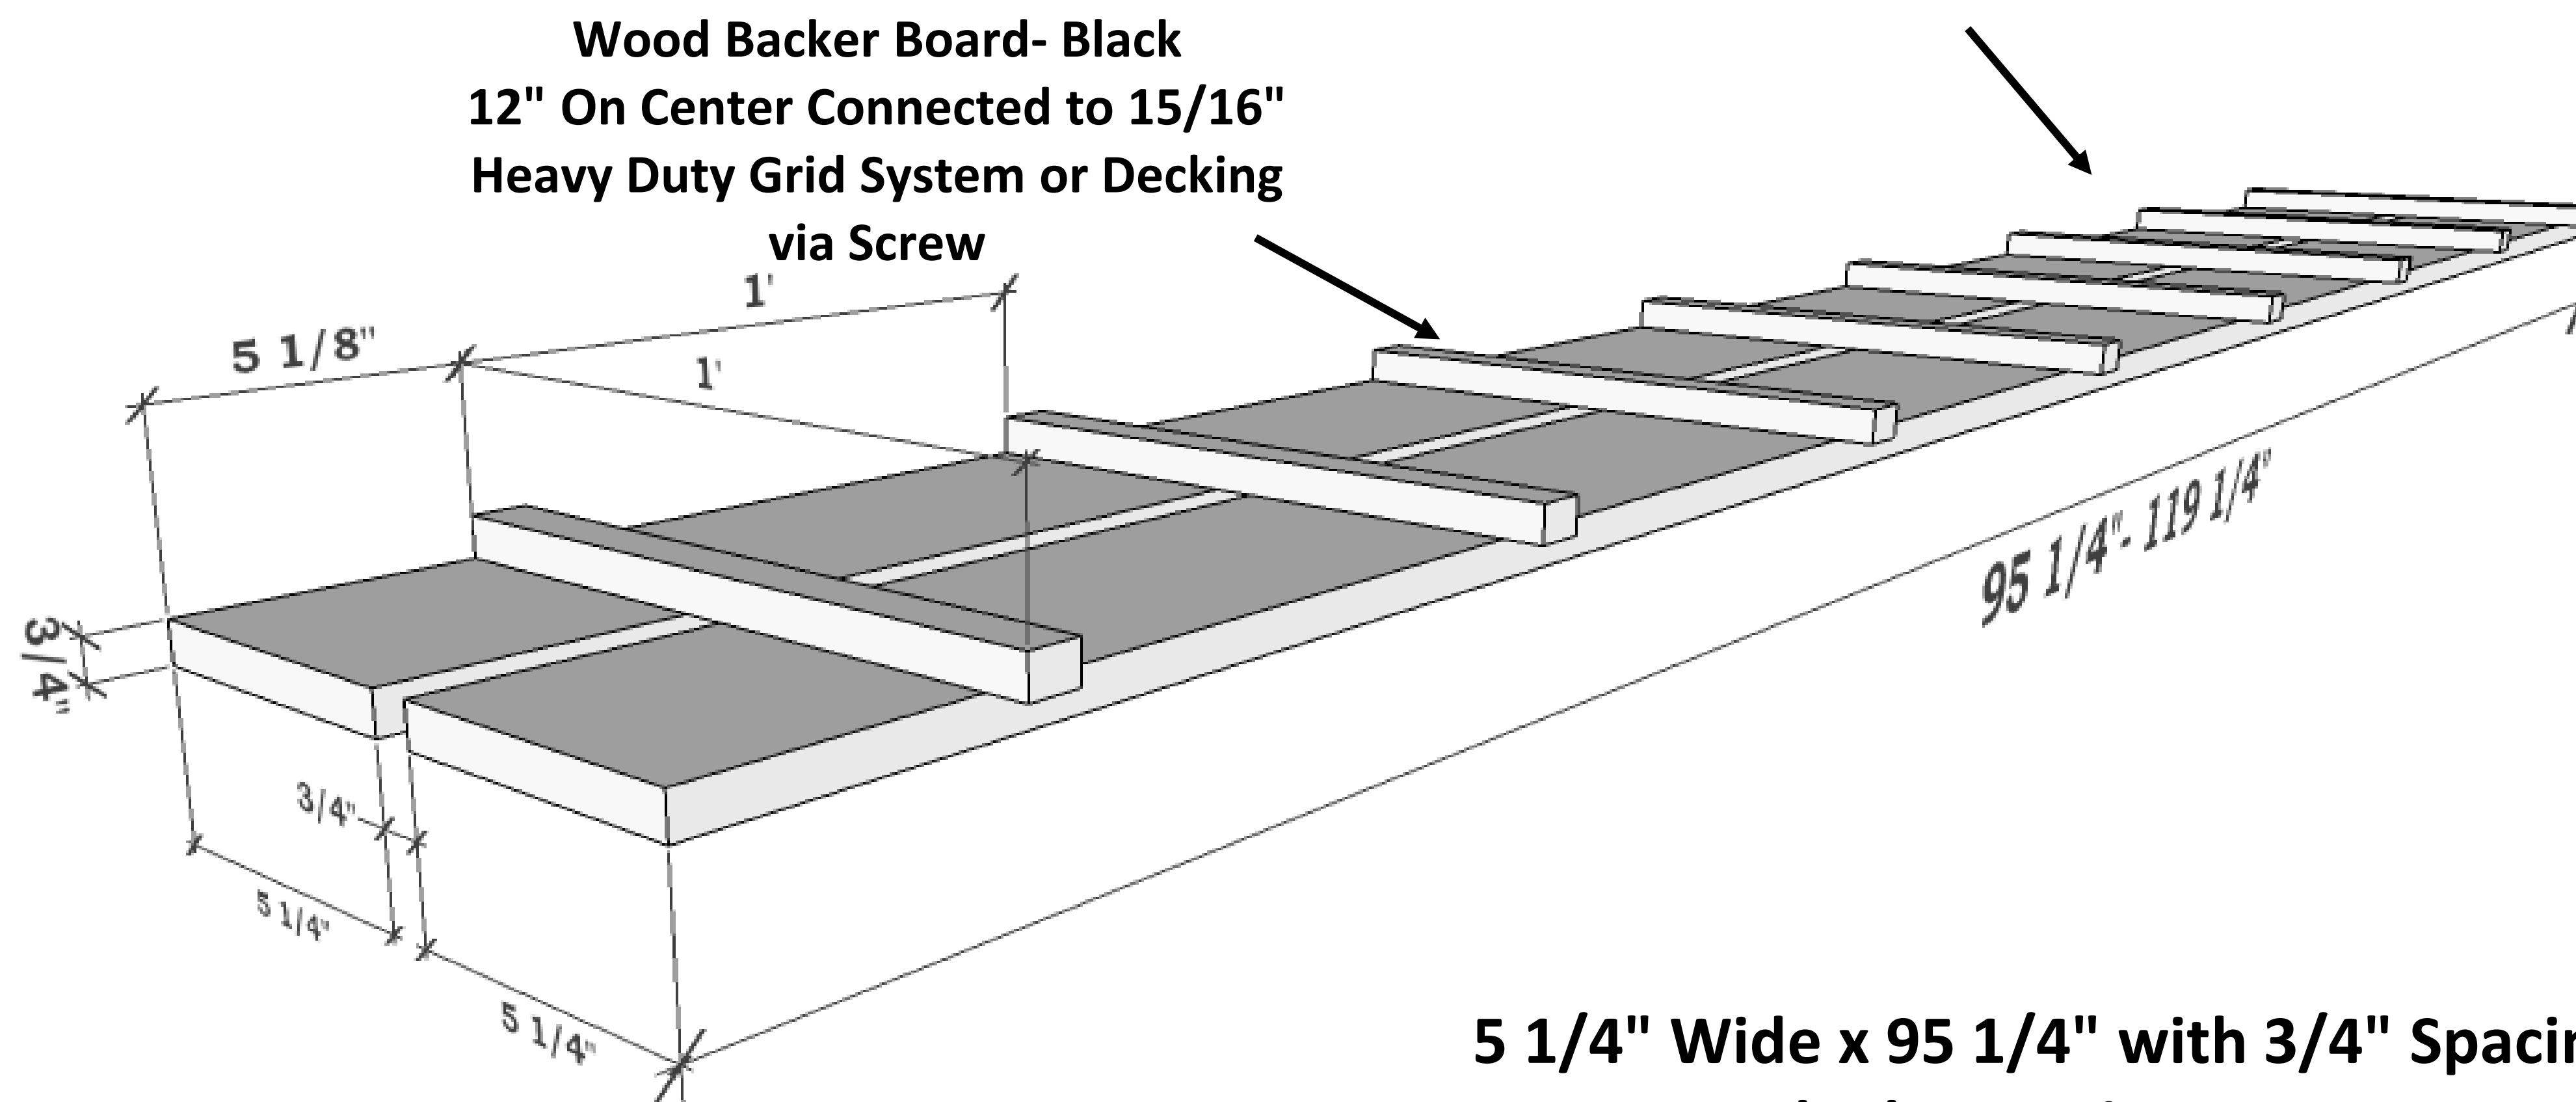

Linear Ceiling System-Product # 5W-L525
Planks: 5 1/4" W x 95 1/4"- 119 1/2"
Overall Panel Dimensions: 12" W x 95 1/4" - 119 1/2" 1 1/2" H

fifth wall designs

Panelized Linear System
Overall Dimensions:
12" Wide x 95 1/4" - 119 1/4" Long x 1 1/2" High

Wood Backer Board- Black
12" On Center Connected to 15/16"
Heavy Duty Grid System or Decking
via Screw

5 1/4" Wide x 95 1/4" with 3/4" Spacing
2 Planks Per Linear Foot
Custom and Longer Lengths Available
Core: 3/4" Standard or Fire Rated Core

Panel Details

- **Wood Species:** See Wood Options
- **Lengths:** Standard= 95 1/2" -119 1/2" or Custom Lengths Available
- **Fire Rating** Class A or Class C
- **Cores:** Particle Board , MDF or Solid Wood

Product Drawing
Product # 5W-L525

5 1/4" Plank with
3/4" Spacing