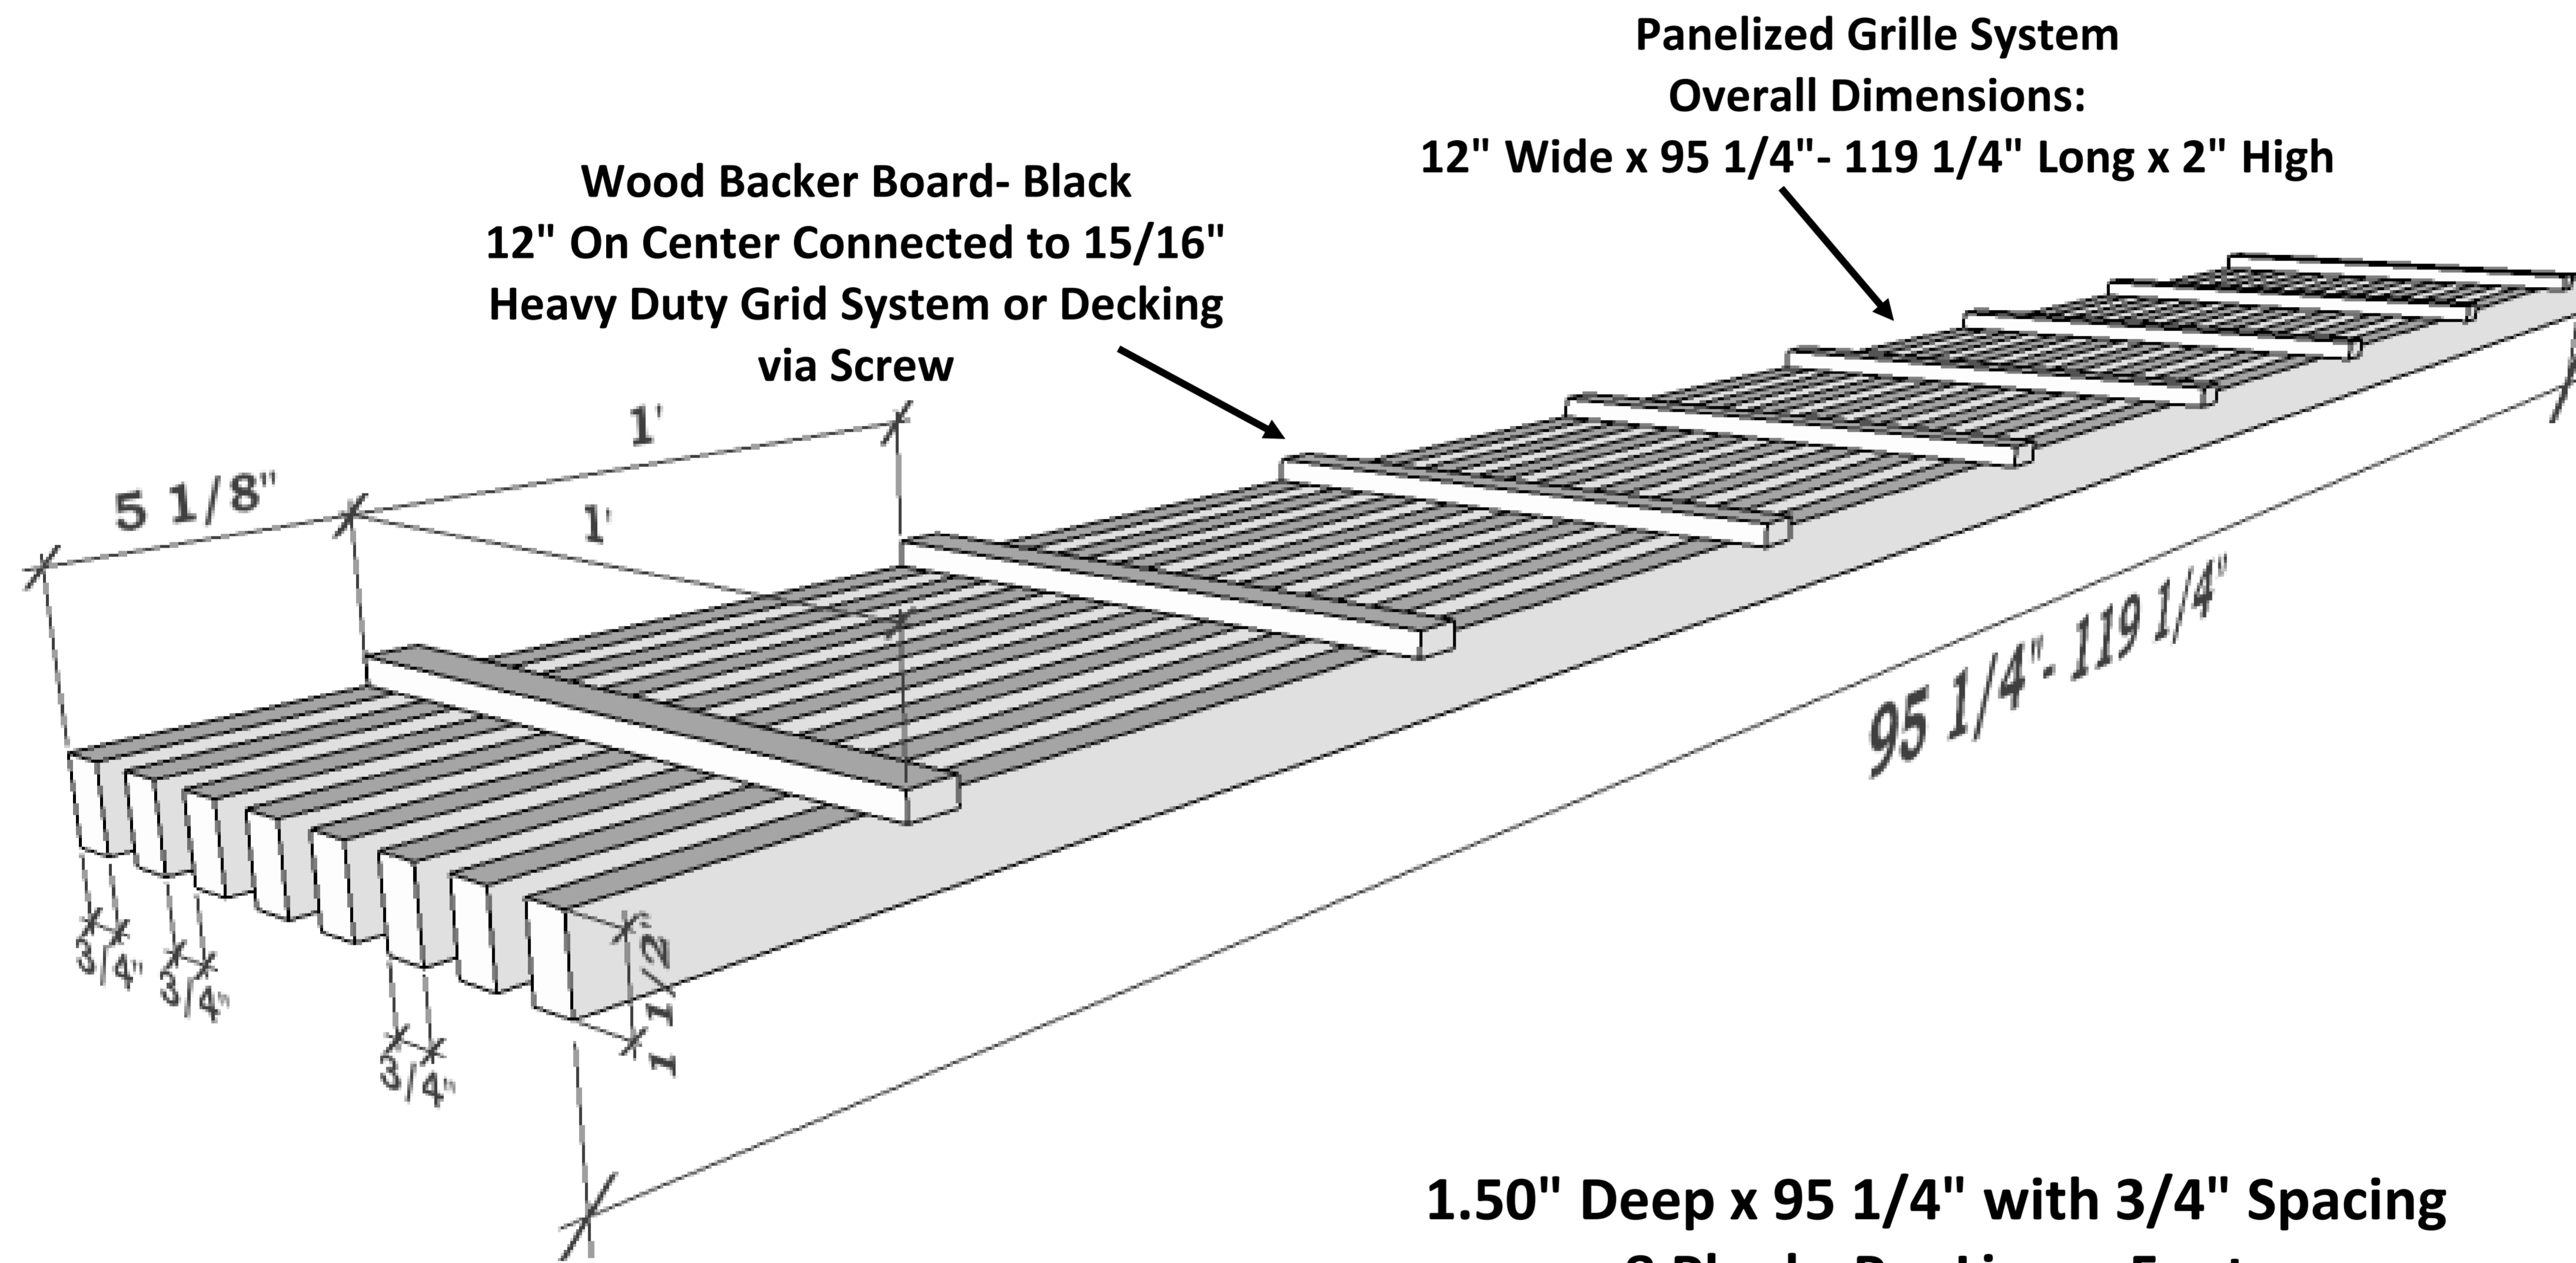

Grille Ceiling System-Product # 5W-G150-80
Blades: 1.50" D x 95 1/4"- 119 1/4" L
Overall Panel Dimensions: 12" W x 95 1/4" - 119 1/4" x 2" H

1.50" Deep x 95 1/4" with 3/4" Spacing
8 Planks Per Linear Foot
Custom and Longer Lengths Available
Core: Solid Wood, 3/4" Standard or Fire Rated Core

Panel Details

- **Wood Species:** See Wood Options
- **Lengths:** Standard= 95 1/4" -119 1/4" or Custom Lengths Available
- **Fire Rating** Class A or Class C
- **Cores:** Particle Board , MDF or Solid Wood