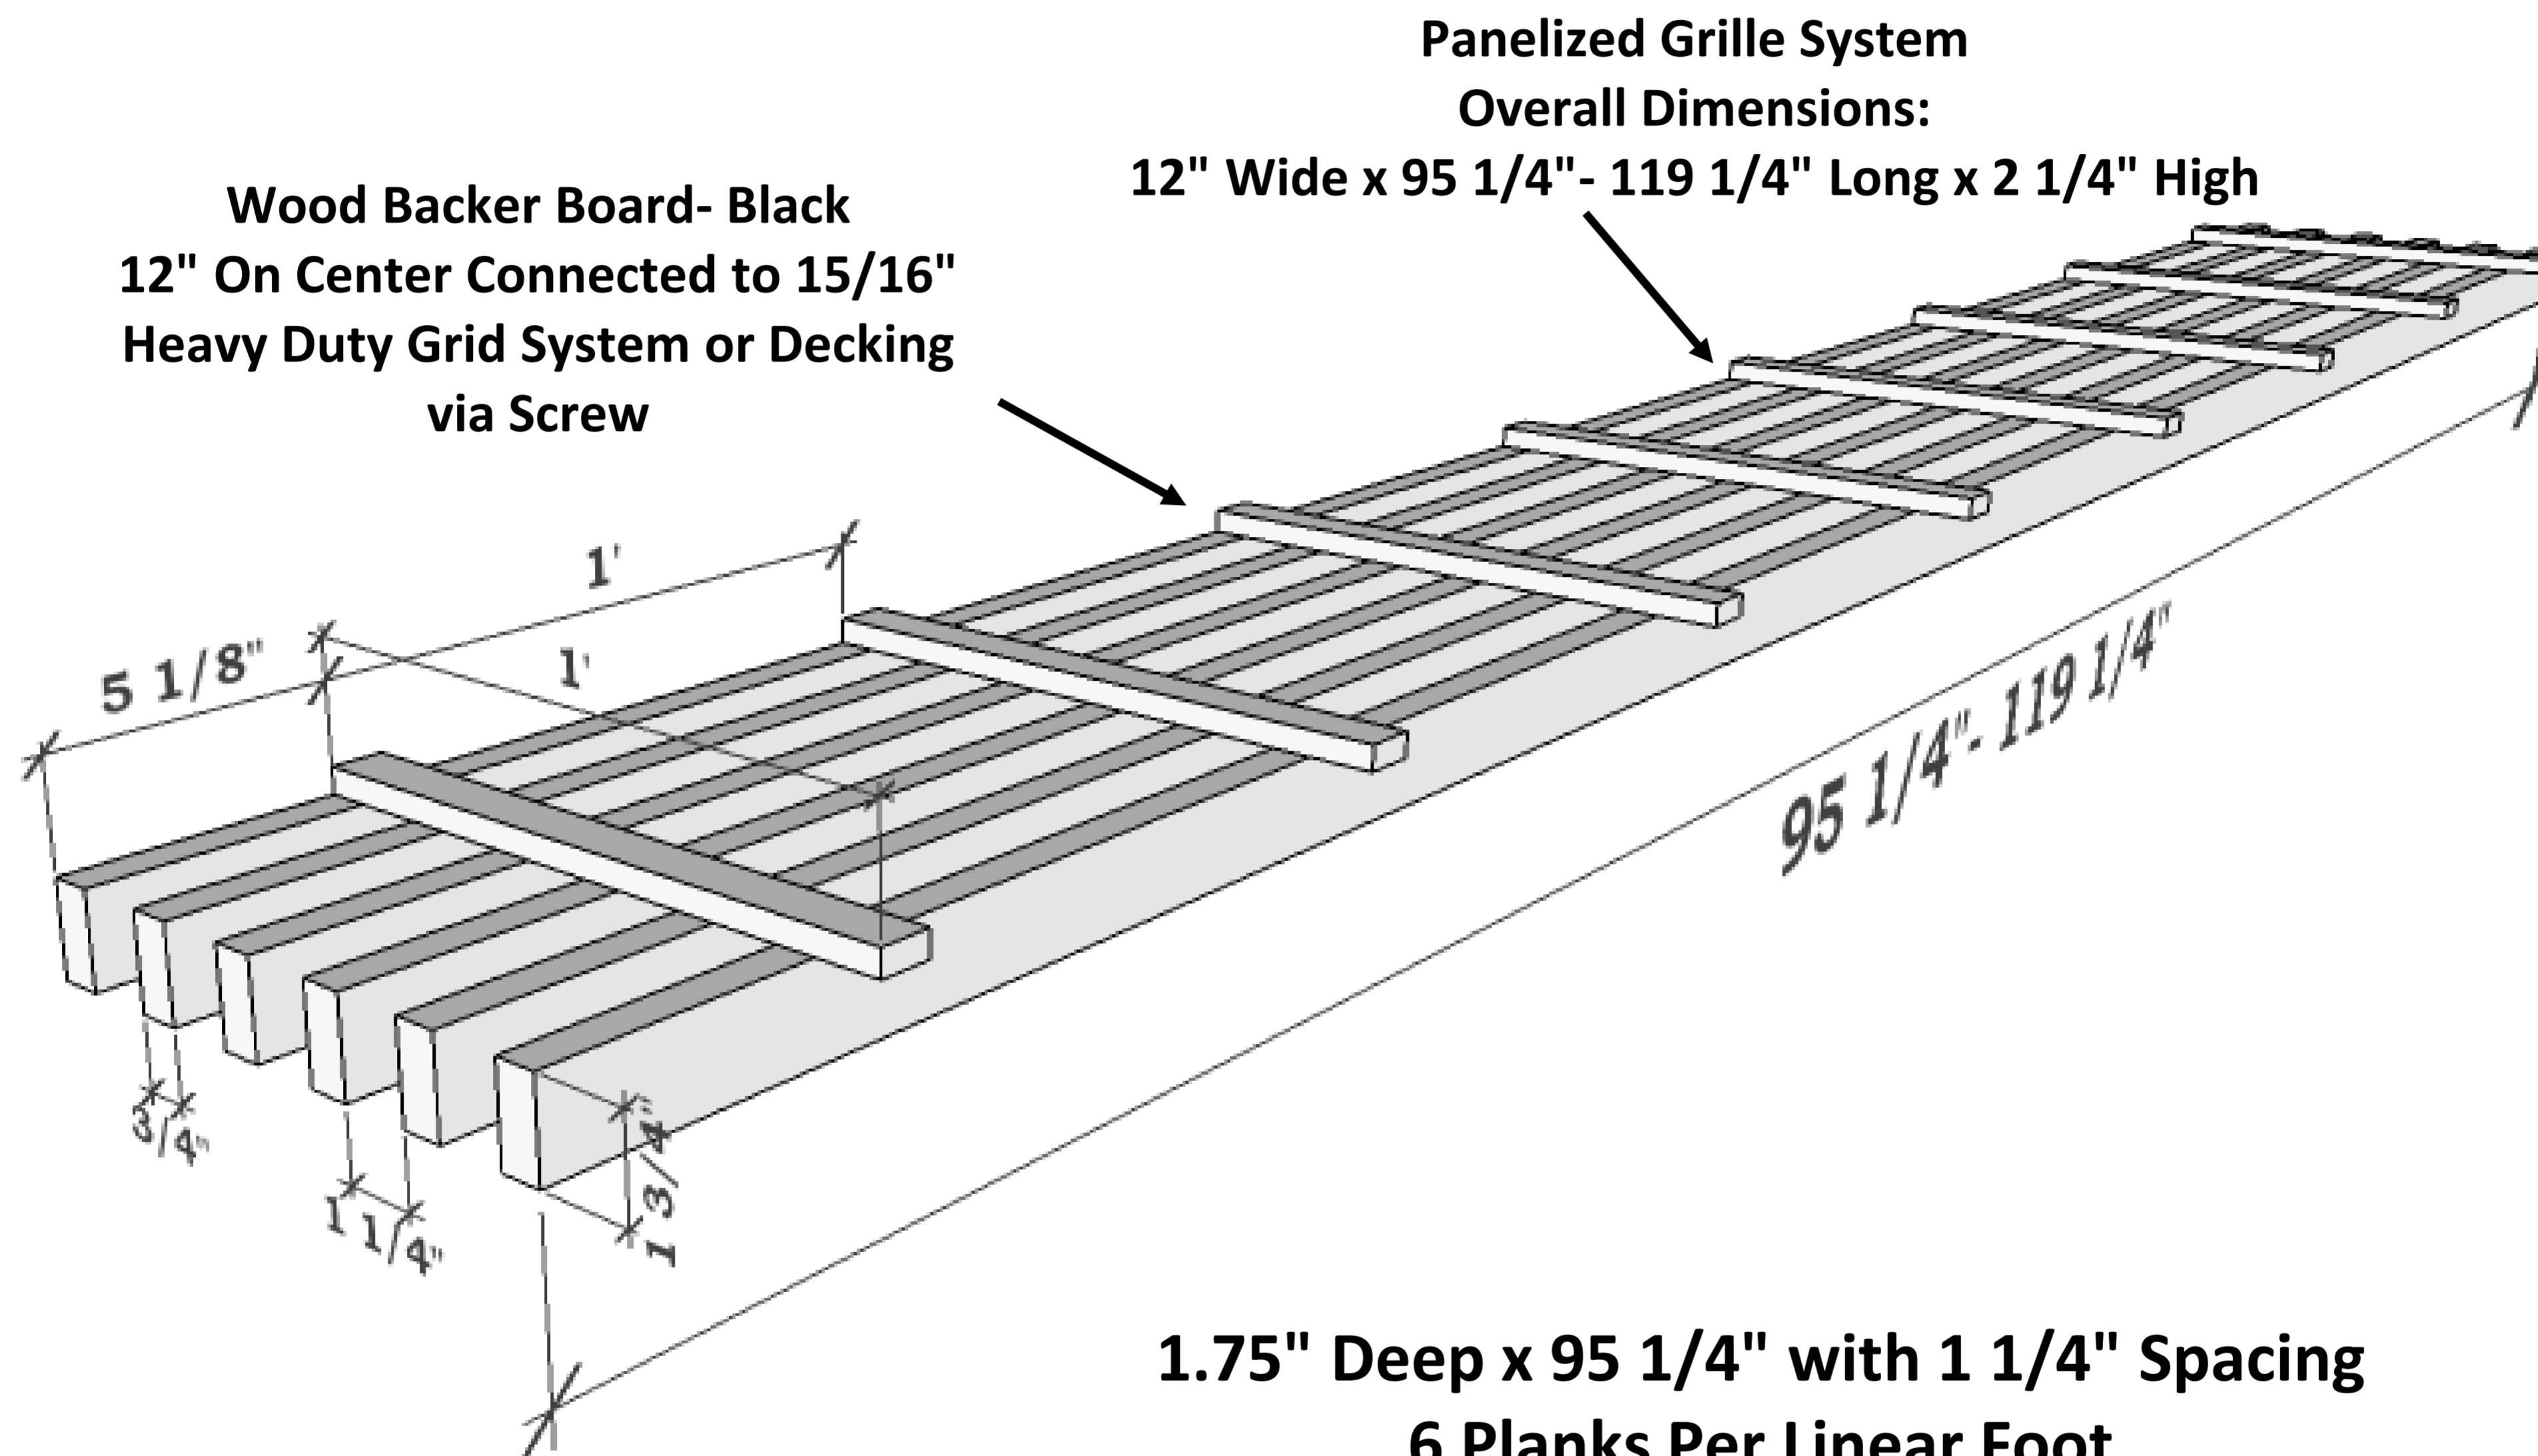

Grille Ceiling System-Product # 5W-G175-6
Blades: 1.75" D x 95 1/4"- 119 1/4" L
Overall Panel Dimensions: 12" W x 95 1/4" - 119 1/4" x 2 1/4" H

1.75" Deep x 95 1/4" with 1 1/4" Spacing
6 Planks Per Linear Foot
Custom and Longer Lengths Available
Core: Solid Wood, 3/4" Standard or Fire Rated Core

Panel Details

- **Wood Species:** See Wood Options
- **Lengths:** Standard= 95 1/4" -119 1/4" or Custom Lengths Available
- **Fire Rating** Class A or Class C
- **Cores:** Particle Board , MDF or Solid Wood