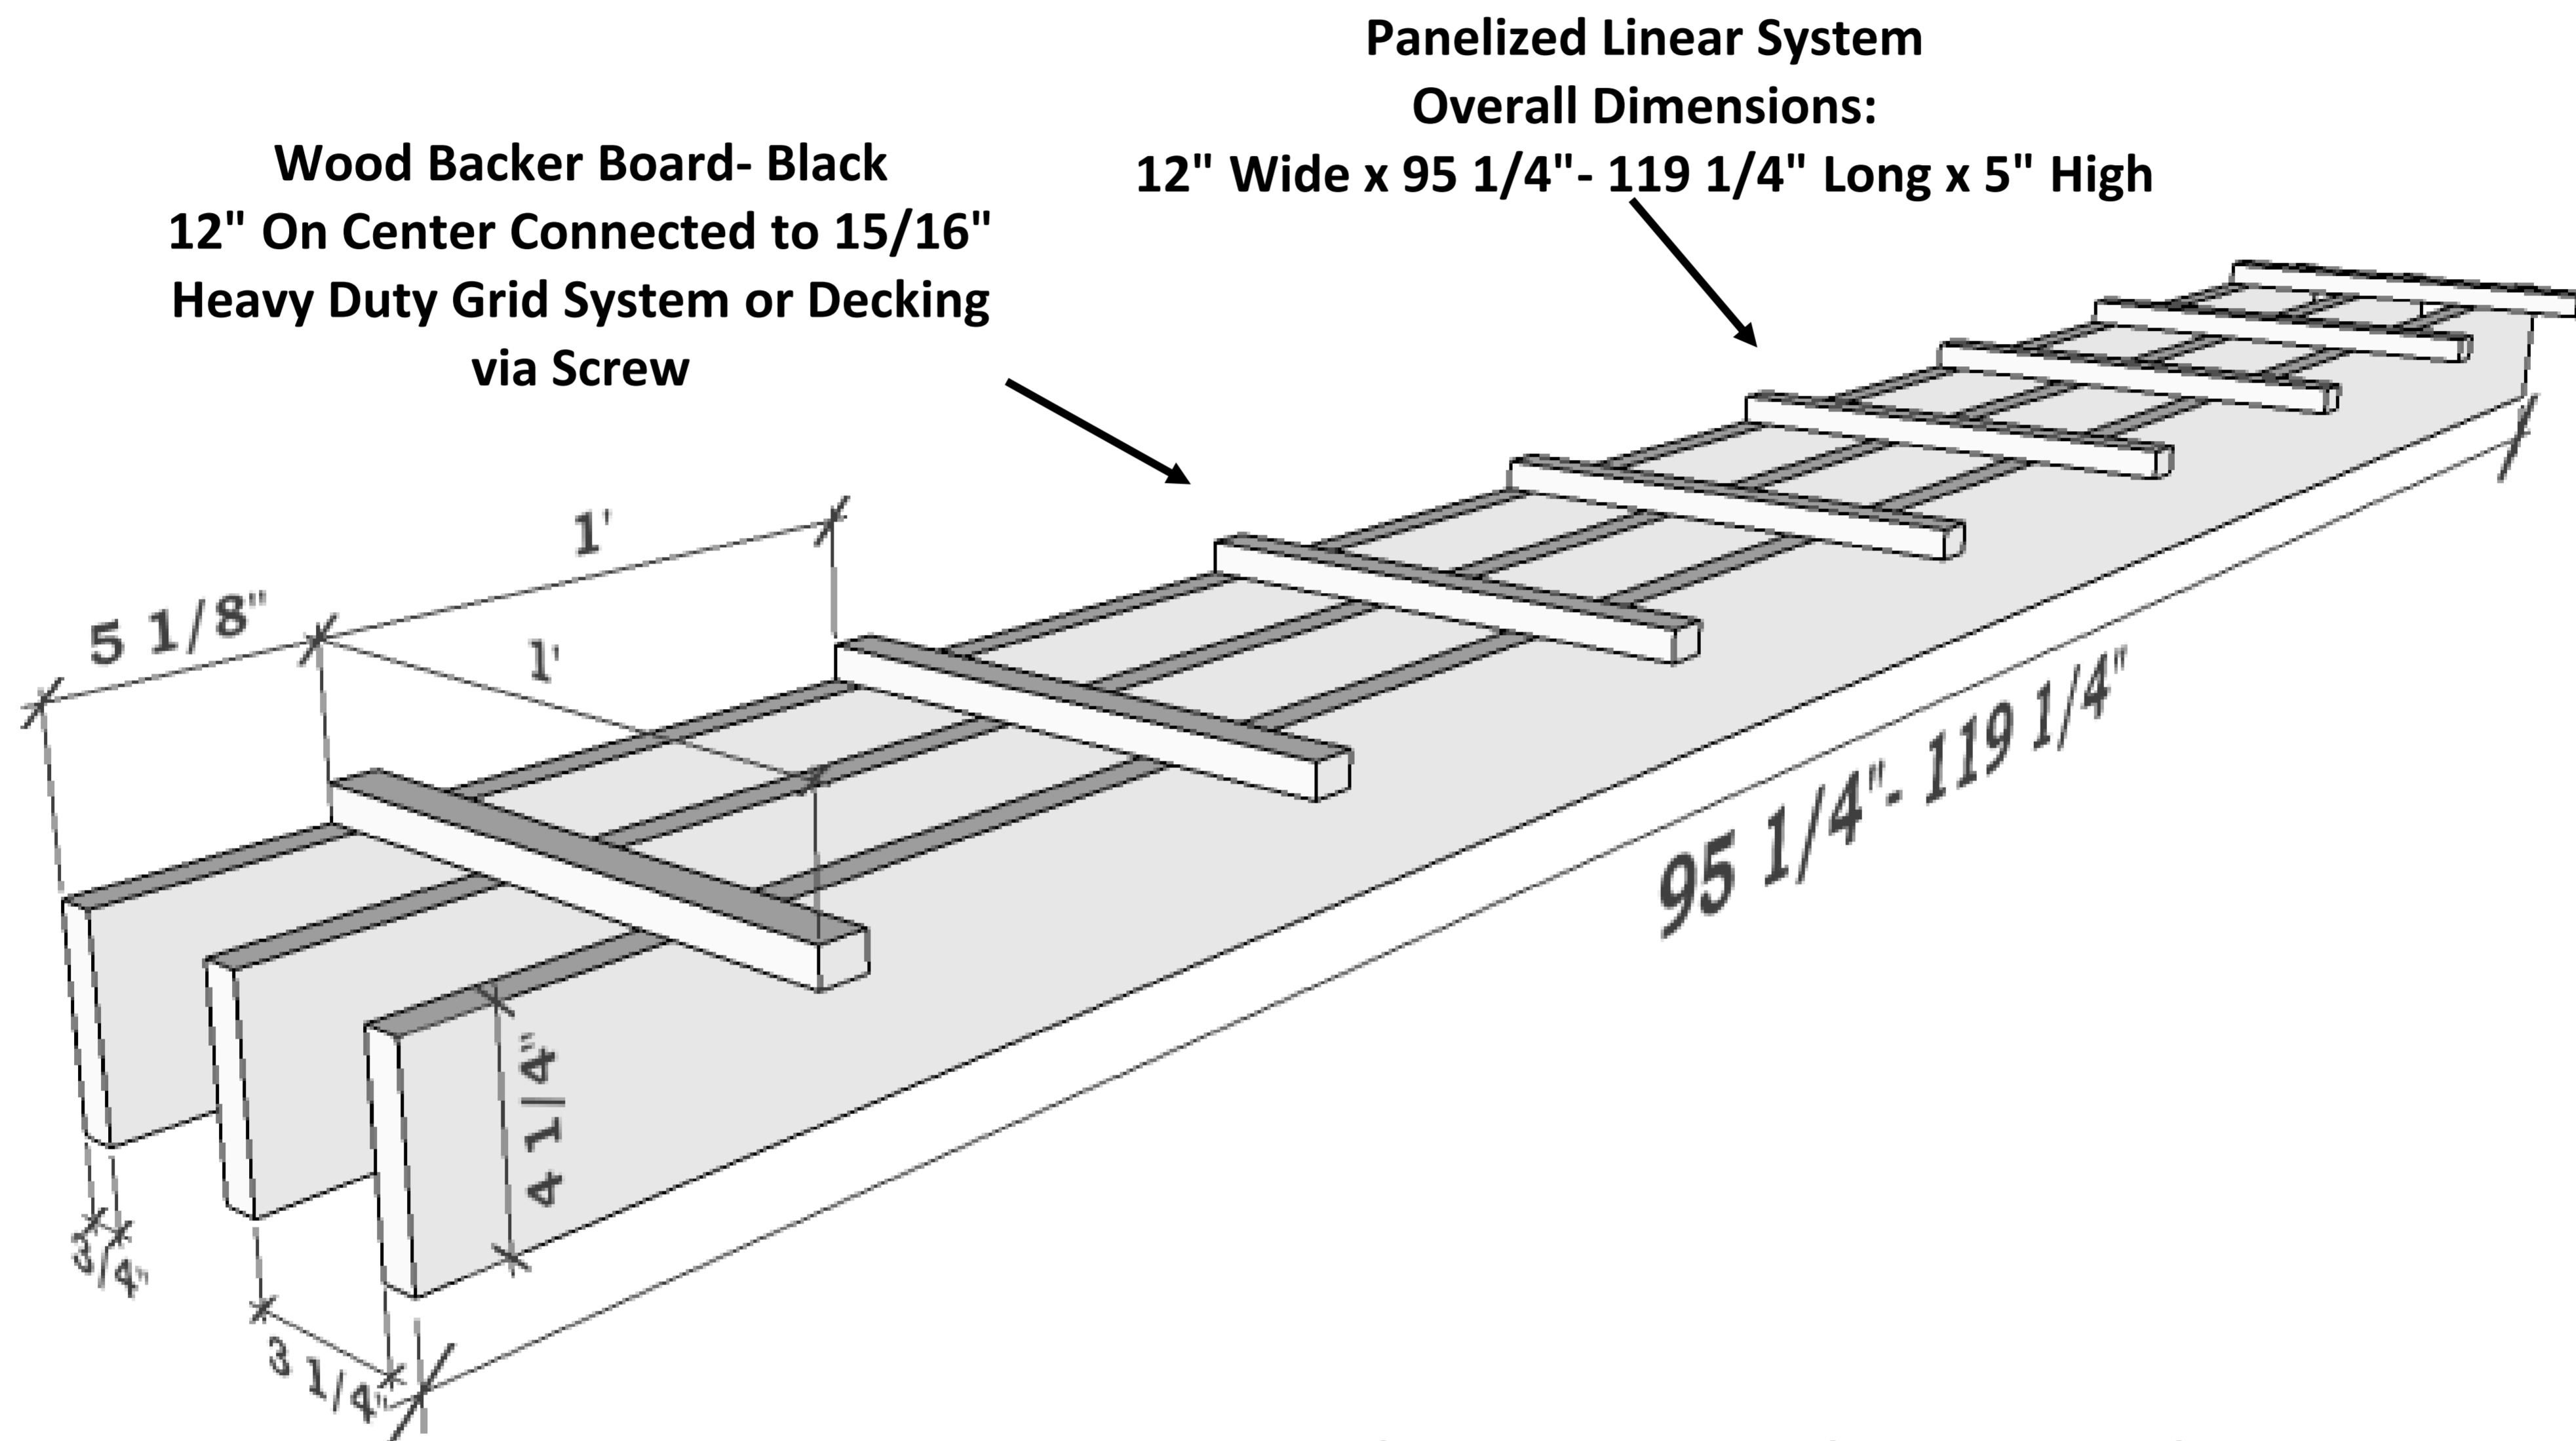

Grille Ceiling System-Product # 5W-G425-3
Blades: 4 1/4" W x 95 1/4"- 119 1/4"
Overall Panel Dimensions: 12" W x 95 1/4" - 119 1/4" x 5" H

Panel Details

- **Wood Species:** See Wood Options
- **Lengths:** Standard= 95 1/4" -119 1/4" or Custom Lengths Available
- **Fire Rating** Class A or Class C
- **Cores:** Particle Board , MDF or Solid Wood

4 1/4" Deep x 95 1/4" with 3 1/4" Spacing
3 Planks Per Linear Foot
Custom and Longer Lengths Available
Core: 3/4" Standard or Fire Rated Core

fifth wall designs

5th Wall Designs
 3011 82nd Lane NE
 Blaine, MN 55449
 P: 1-877-584-9255
 D:763-780-4935
 fifthwalldesigns.com

Product Drawing
Product # 5W-G425-4

4 1/4 Blades with
3 1/4" Spacing