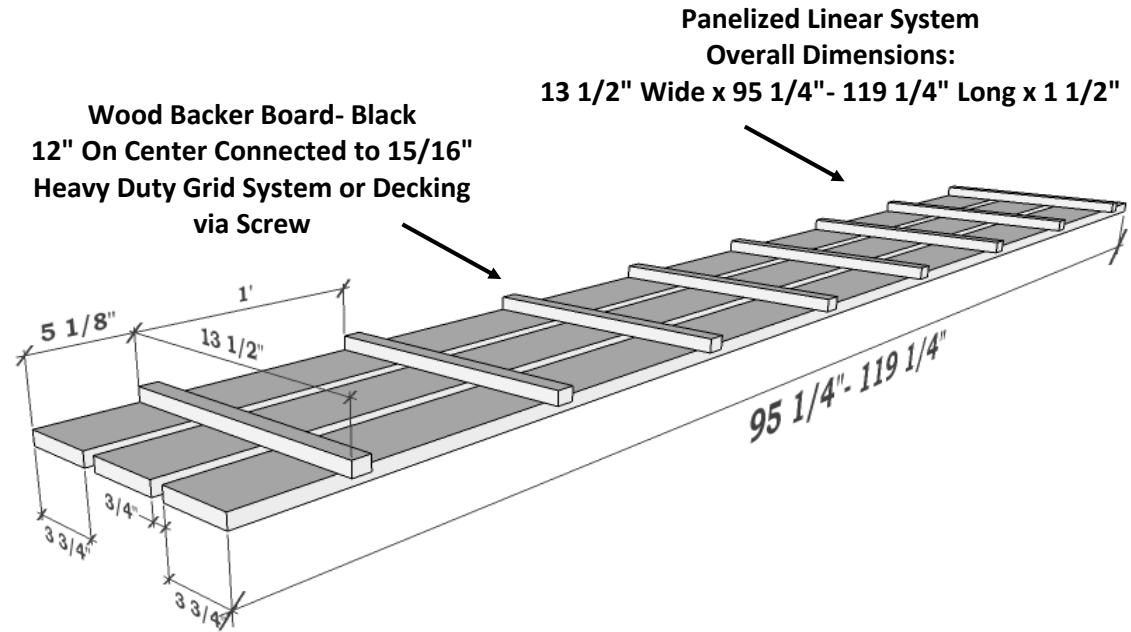

Linear Ceiling System-Product # 5W-L375
Planks: 3 3/4" W x 95 1/4"- 119 1/4"
Overall Panel Dimensions: 13 1/2" W x 95 1/4" - 119 1/4" 1 1/2" H

Wood Backer Board- Black
12" On Center Connected to 15/16"
Heavy Duty Grid System or Decking
via Screw

Panelized Linear System
Overall Dimensions:
13 1/2" Wide x 95 1/4"- 119 1/4" Long x 1 1/2"

3 3/4" Wide x 95 1/4" with 3/4" Spacing
3 Planks Per Linear Foot
Custom and Longer Lengths Available
Core: 3/4" Standard or Fire Rated Core

Panel Details

- **Wood Species:** See Wood Options
- **Lengths:** Standard= 95 1/4" -119 1/4" or Custom Lengths Available
- **Fire Rating** Class A or Class C
- **Cores:** Particle Board , MDF or Solid Wood