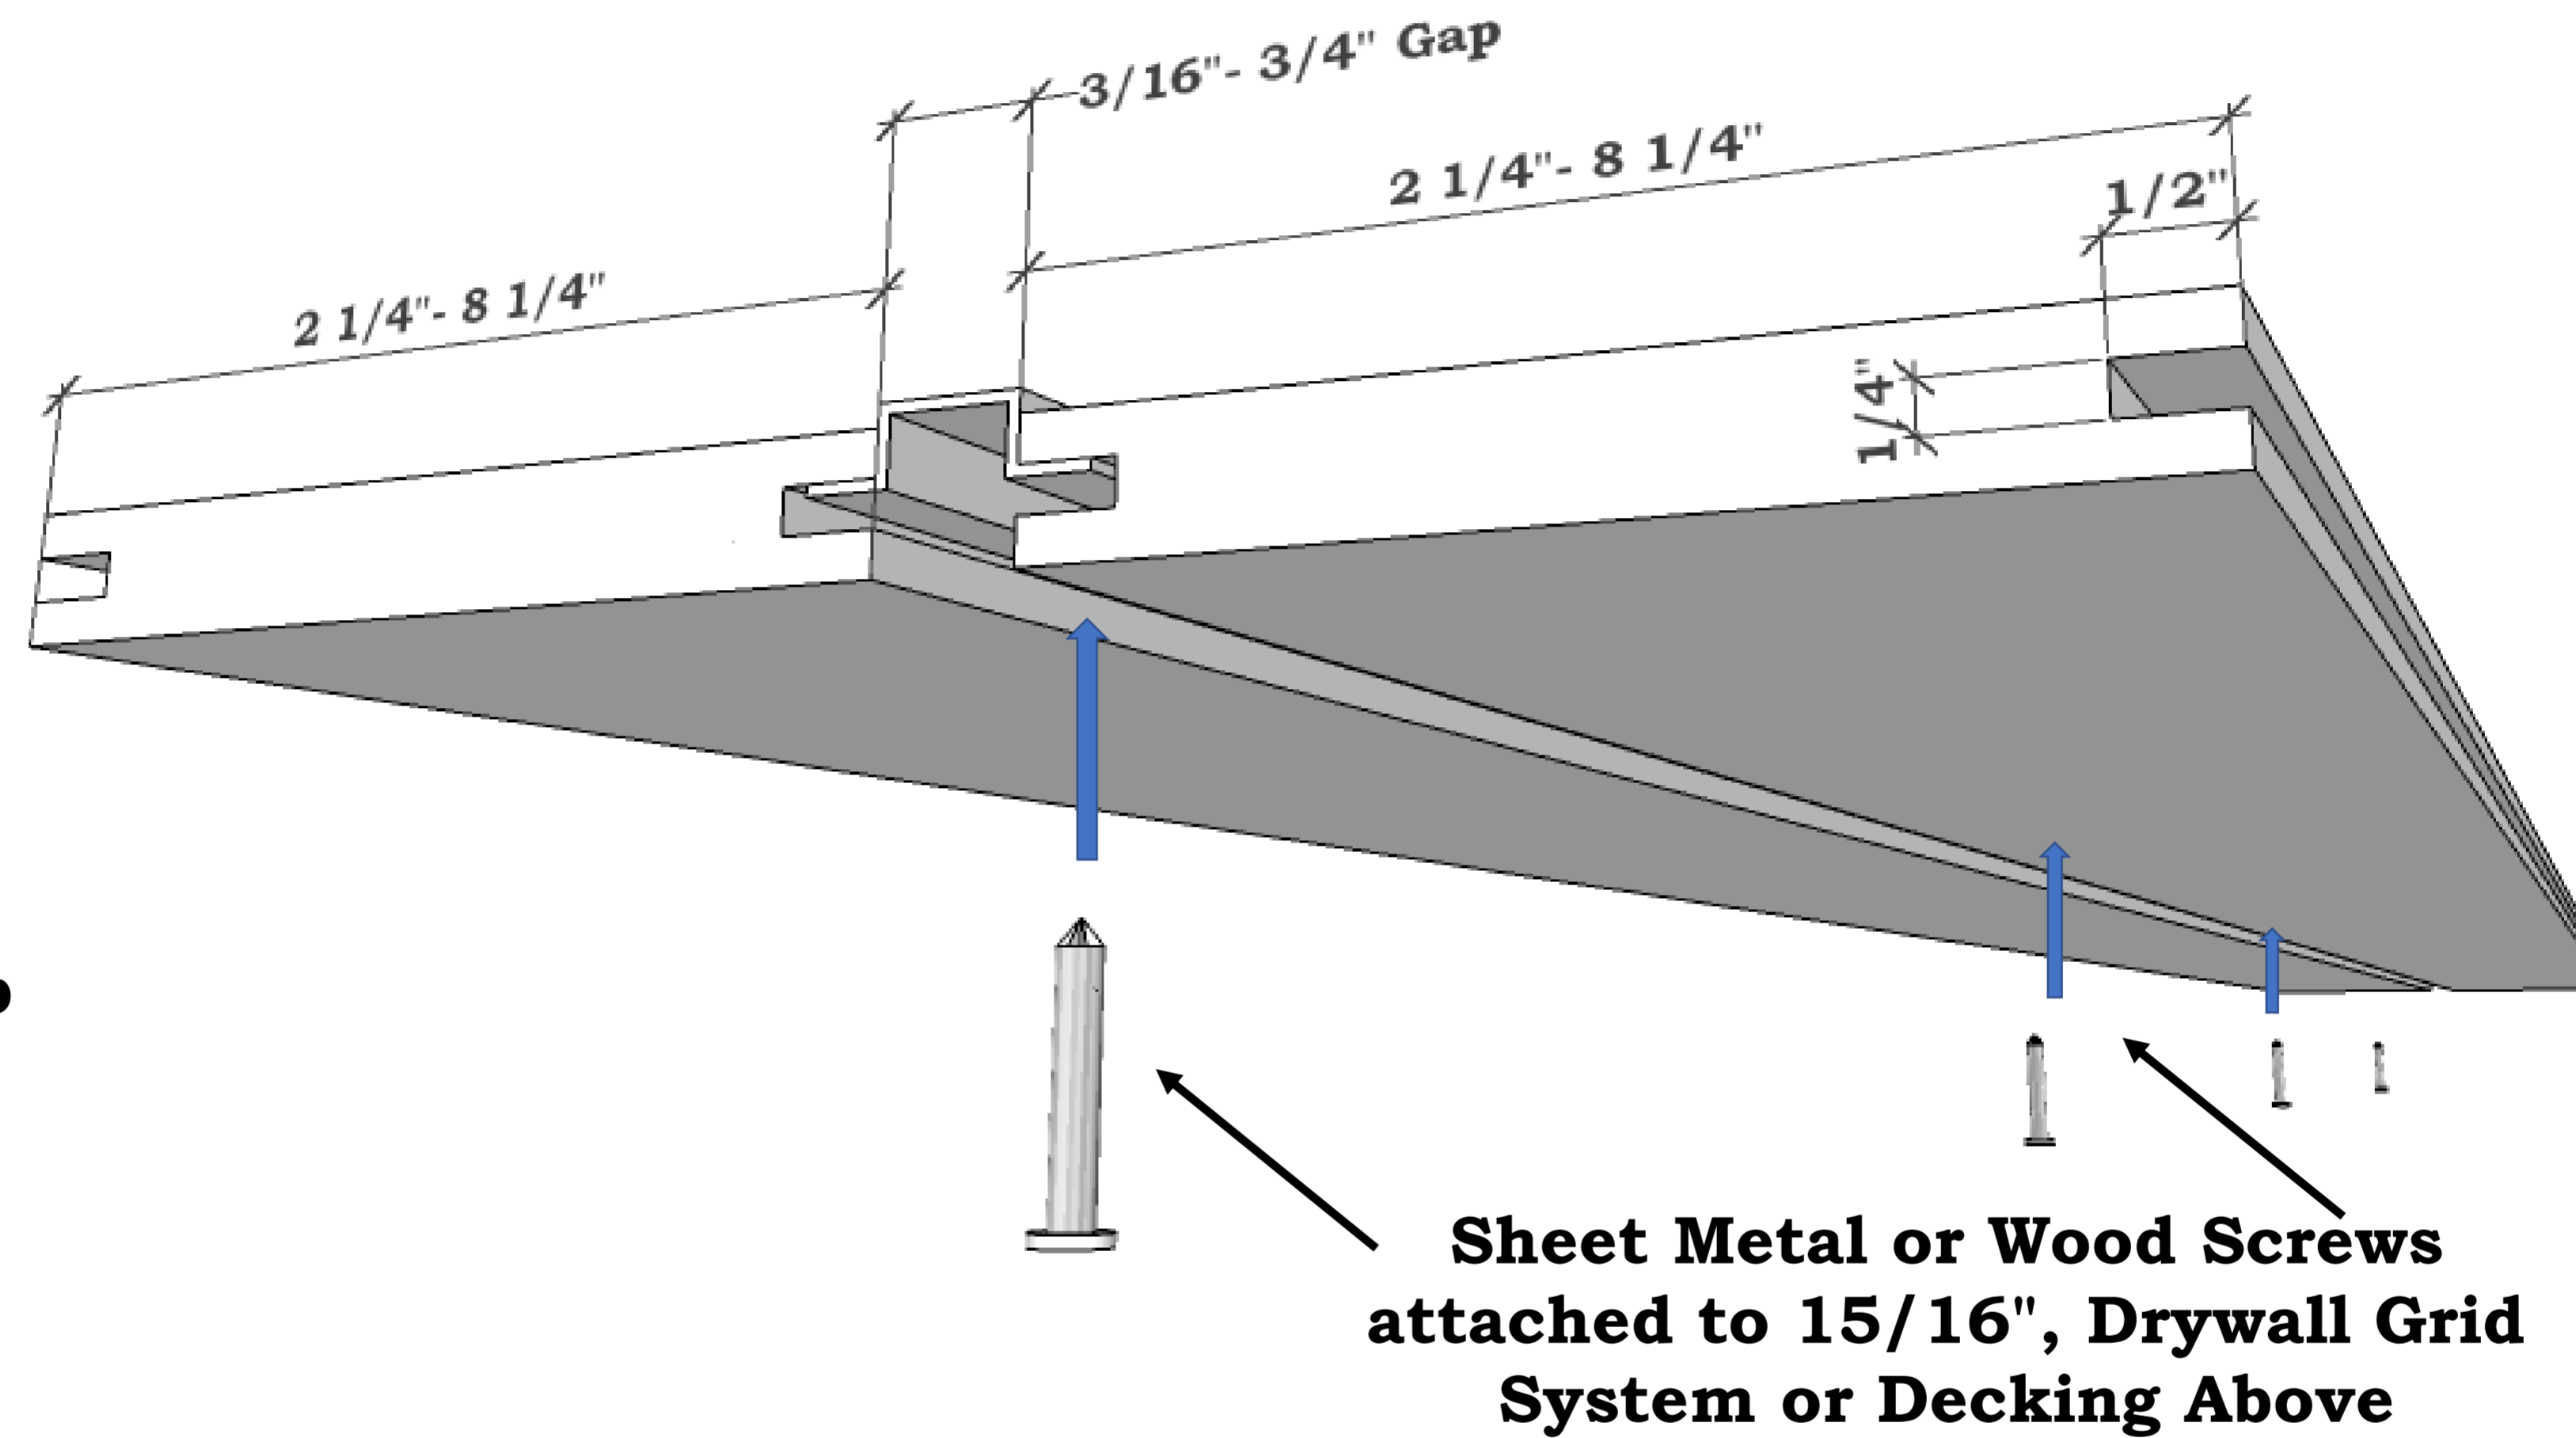

Linear Ceiling System- Direct Application-Product # 5W-LD525

Planks: 2 1/4" W - 8 1/4" x 95 1/4"- 119 1/4" L x 3/4" T

3/4" Suspension Clip

1/2" Suspension Clip

3/16"- 1/4" Suspension Clip

Optional: Black Scrim to Create Shadow Line or Acoustical Blanket applied back of Planks for Acoustical Performance

Sheet Metal or Wood Screws attached to 15/16", Drywall Grid System or Decking Above

Plank Details

- Wood Species: See Wood Options
- Lengths: Standard= 95 1/4" -119 1/4" or Custom Lengths Available
- Fire Rating: Class A or Class C
- Cores: Particle Board , MDF or Solid Wood

2 1/4" - 8 1/4" W Planks with 3/16- to 3/4" Spacing
 Custom Width and Longer Lengths Available
 Core: 3/4" Standard or Fire Rated Core

fifth wall designs

5th Wall Designs
 3011 82nd Lane NE
 Blaine, MN 55449
 P: 1-877-584-9255
 D:763-780-4935
 fifthwalldesigns.com

Product Drawing
 Product # 5W-LD525
 2 1/4- 81/4" Planks
 3/6"- 3/4" Spacing