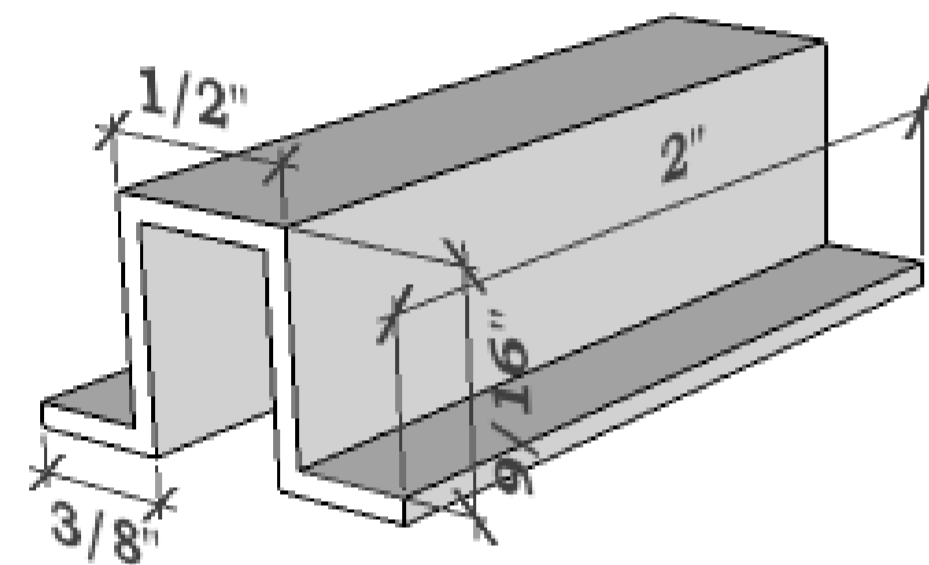

Linear Ceiling System- Direct Application-Product # 5W-LD525

Planks: 2 1/4" W - 8 1/4" x 95 1/4"- 119 1/4" L x 3/4" T

3/4" Suspension Clip

1/2" Suspension Clip

3/16"- 1/4" Suspension Clip

Optional: Black Scrim to Create Shadow Line or Acoustical Blanket applied back of Planks for Acoustical Performance

Sheet Metal or Wood Screws attached to 15/16", Drywall Grid System or Decking Above

Plank Details

- Wood Species: See Wood Options
- Lengths: Standard= 95 1/4" -119 1/4" or Custom Lengths Available
- Fire Rating: Class A or Class C
- Cores: Particle Board , MDF or Solid Wood

Product Drawing
 Product # 5W-LD525
 2 1/4- 81/4" Planks
 3/6"- 3/4" Spacing