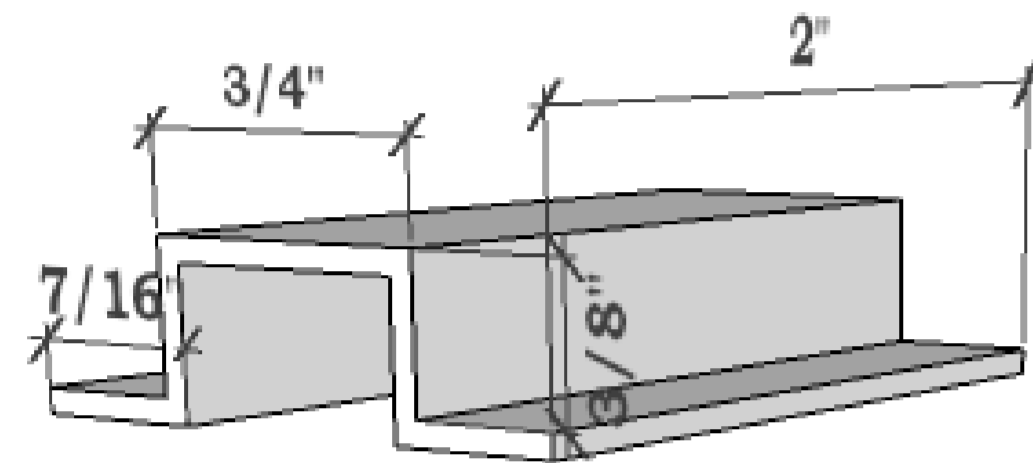

Linear Ceiling System- Direct Application-Product # 5W-LD525

Planks: 2 1/4" W - 8 1/4" x 95 1/4"- 119 1/4" L x 3/4" T

3/4" Suspension Clip

1/2" Suspension Clip

3/16"- 1/4" Suspension Clip

Optional: Black Scrim to Create Shadow Line or Acoustical Blanket applied back of Planks for Acoustical Performance

Sheet Metal or Wood Screws attached to 15/16", Drywall Grid System or Decking Above

Plank Details

- Wood Species: See Wood Options
- Lengths: Standard= 95 1/4" -119 1/4" or Custom Lengths Available
- Fire Rating: Class A or Class C
- Cores: Particle Board , MDF or Solid Wood

Product Drawing
 Product # 5W-LD525
 2 1/4- 81/4" Planks
 3/6"- 3/4" Spacing