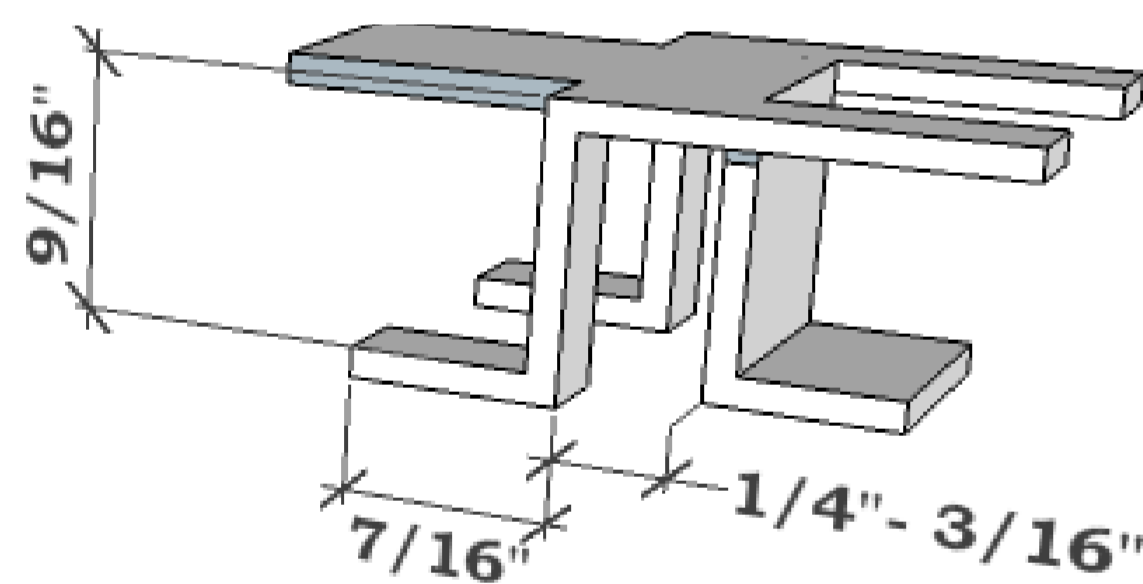

Linear Ceiling System- Direct Application-Product # 5W-LD525

Planks: 2 1/4" W - 8 1/4" x 95 1/4"- 119 1/4" L x 3/4" T

3/4" Suspension Clip

1/2" Suspension Clip

3/16"- 1/4" Suspension Clip

Optional: Black Scrim to Create Shadow Line or Acoustical Blanket applied back of Planks for Acoustical Performance

Sheet Metal or Wood Screws attached to 15/16", Drywall Grid System or Decking Above

Plank Details

- Wood Species: See Wood Options
- Lengths: Standard= 95 1/4" -119 1/4" or Custom Lengths Available
- Fire Rating: Class A or Class C
- Cores: Particle Board , MDF or Solid Wood

2 1/4" - 8 1/4" W Planks with 3/16- to 3/4" Spacing
 Custom Width and Longer Lengths Available
 Core: 3/4" Standard or Fire Rated Core

fifth wall designs

5th Wall Designs
 3011 82nd Lane NE
 Blaine, MN 55449
 P: 1-877-584-9255
 D:763-780-4935
 fifthwalldesigns.com

Product Drawing
 Product # 5W-LD525
 2 1/4- 81/4" Planks
 3/6"- 3/4" Spacing