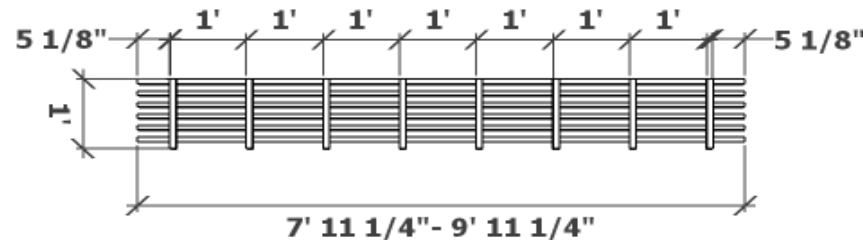

**Grille Ceiling System-Product # 5W-G225-6**  
**Blades: 2 1/4" D x 95 1/4"- 119 1/4" x 3" H**  
**Overall Panel Dimensions: 12" W x 95 1/4"-119 1/4" x 3" H**

**Wood Backer Board- Black**  
**12" On Center Connected to 15/16"**  
**Heavy Duty Grid System or Decking**  
**via Screw**

**Panelized Grille System**  
**Overall Dimensions:**  
**12" Wide x 119 1/4" Long x 3" High**  
**Backer 1" Wide x 12" Long x 3/4" Thick**

**Topview**

**3" Deep x 119 1/4" with 2 1/4" Spacing**  
**6 Blades Per Linear Foot**

**Panel Details**

- **Wood Species:** See Wood Options
- **Lengths:** Standard= 95 1/4" -119 1/4" or Custom Lengths Available
- **Fire Rating:** Class A or Class C
- **Cores:** Particle Board , MDF or Solid Wood