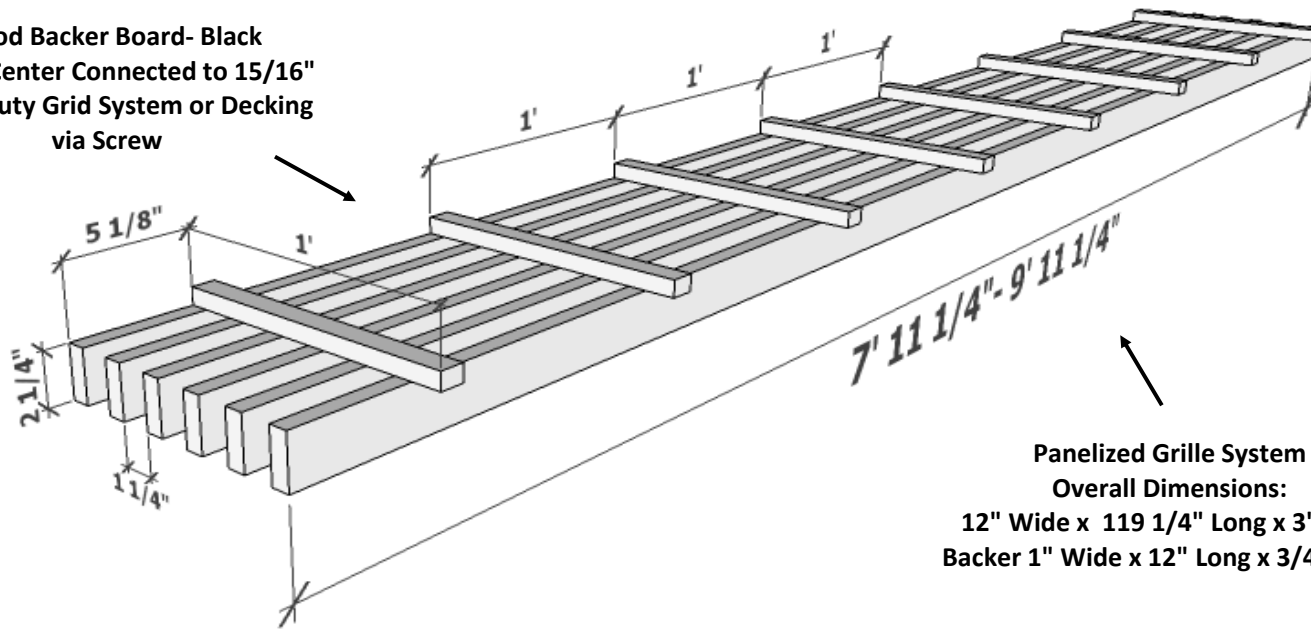

**Grille Ceiling System-Product # 5W-G225-6**  
**Blades: 2 1/4" D x 95 1/4"- 119 1/4" x 3" H**  
**Overall Panel Dimensions: 12" W x 95 1/4"-119 1/4" x 3" H**

**Wood Backer Board- Black**  
**12" On Center Connected to 15/16"**  
**Heavy Duty Grid System or Decking**  
**via Screw**

**Panelized Grille System**  
**Overall Dimensions:**  
**12" Wide x 119 1/4" Long x 3" High**  
**Backer 1" Wide x 12" Long x 3/4" Thick**

**Topview**

**3" Deep x 119 1/4" with 2 1/4" Spacing**  
**6 Blades Per Linear Foot**

**Panel Details**

- **Wood Species:** See Wood Options
- **Lengths:** Standard= 95 1/4" -119 1/4" or Custom Lengths Available
- **Fire Rating:** Class A or Class C
- **Cores:** Particle Board , MDF or Solid Wood