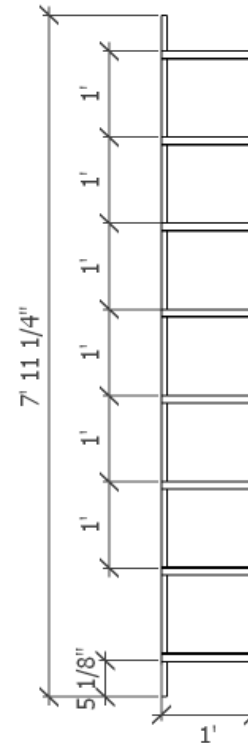

Grille Ceiling System- # 5W-G3875-1
Blades: 3 7/8" D x 95 1/4" L x 3/4" Thick
Overall Panel Dimensions: 12" W x 95 1/4"x 4 7/8" H

Wood Backer Board- Black
12" On Center Connected to 15/16"
Heavy Duty Grid System or Decking
via Screw

Panelized Grille System
Overall Dimensions:
12" Wide x 95 1/4" Long x 4 7/8" High

Top View

Panel Details

- **Wood Species:** See Wood Options
- **Lengths:** Standard= 95 1/4" -119 1/4" or Custom Lengths Available
- **Fire Rating** Class A or Class C
- **Cores:** Particle Board , MDF or Solid Wood

5th Wall Designs
 3011 82nd Lane NE
 Blaine, MN 55449
 P: 1-877-584-9255
 D: 763-780-4935
 fifthwalldesigns.com

Product Drawing
Product # 5W-G3875-1
3 7/8" Blades with
12" Spacing