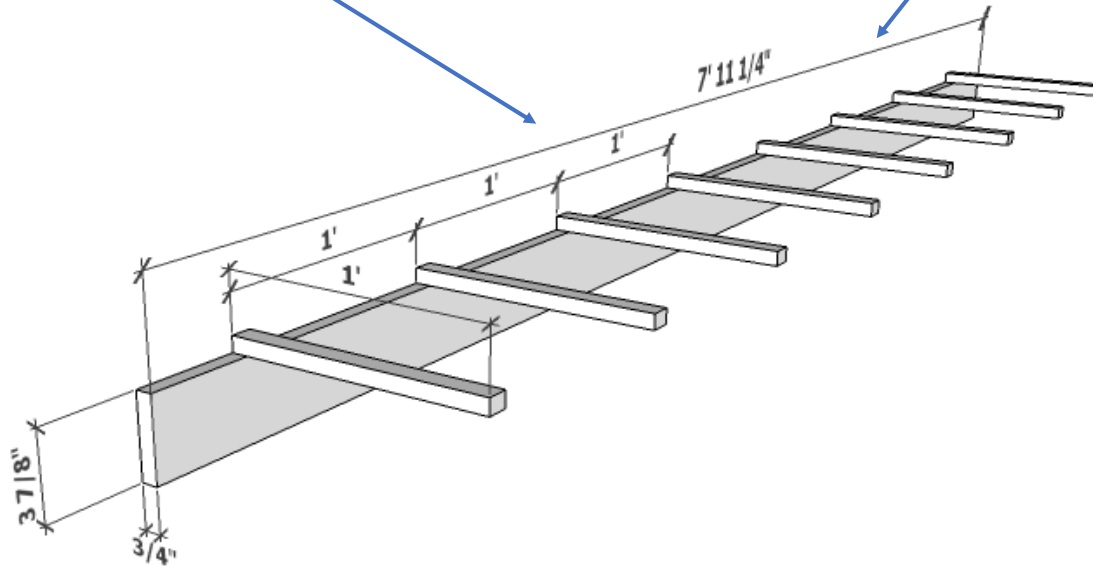

Grille Ceiling System- # 5W-G3875-1
Blades: 3 7/8" D x 95 1/4" L x 3/4" Thick
Overall Panel Dimensions: 12" W x 95 1/4"x 4 7/8" H

Wood Backer Board- Black
12" On Center Connected to 15/16"
Heavy Duty Grid System or Decking
via Screw

Panelized Grille System
Overall Dimensions:
12" Wide x 95 1/4" Long x 4 7/8" High

Top View

Panel Details

- **Wood Species:** See Wood Options
- **Lengths:** Standard= 95 1/4" -119 1/4" or Custom Lengths Available
- **Fire Rating** Class A or Class C
- **Cores:** Particle Board , MDF or Solid Wood