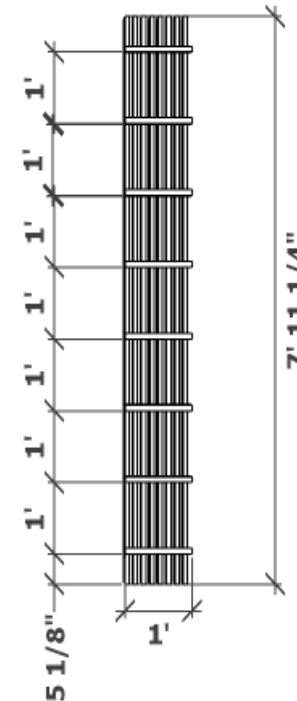

Grille Ceiling System- # 5W-G225-8
Blades: 2 1/4" D x 95 1/4" L x 3/4" Thick
Overall Panel Dimensions: 12" W x 95 1/4" x 3" H

Wood Backer Board- Black
12" On Center Connected to 15/16"
Heavy Duty Grid System or Decking
via Screw

Panelized Grille System
Overall Dimensions:
12" Wide x 95 1/4" Long x 3" High

Top View

Panel Details

- **Wood Species:** See Wood Options
- **Lengths:** Standard= 95 1/4" -119 1/4" or Custom Lengths Available
- **Fire Rating** Class A or Class C
- **Cores:** Particle Board , MDF or Solid Wood