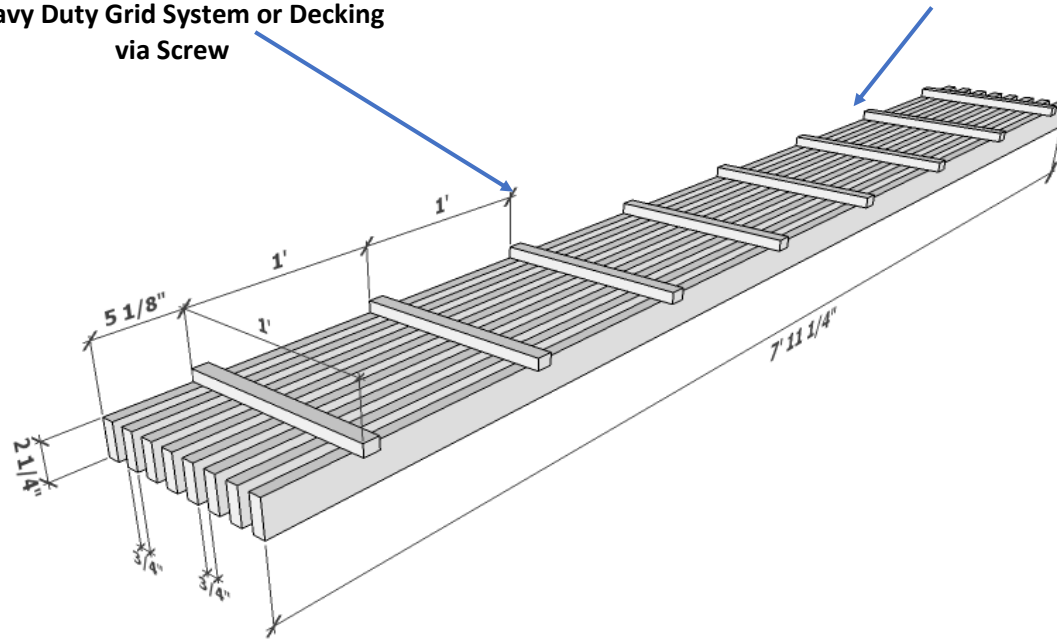

Grille Ceiling System- # 5W-G225-8
Blades: 2 1/4" D x 95 1/4" L x 3/4" Thick
Overall Panel Dimensions: 12" W x 95 1/4" x 3" H

Wood Backer Board- Black
12" On Center Connected to 15/16"
Heavy Duty Grid System or Decking
via Screw

Panelized Grille System
Overall Dimensions:
12" Wide x 95 1/4" Long x 3" High

Top View

Panel Details

- **Wood Species:** See Wood Options
- **Lengths:** Standard= 95 1/4" -119 1/4" or Custom Lengths Available
- **Fire Rating** Class A or Class C
- **Cores:** Particle Board , MDF or Solid Wood